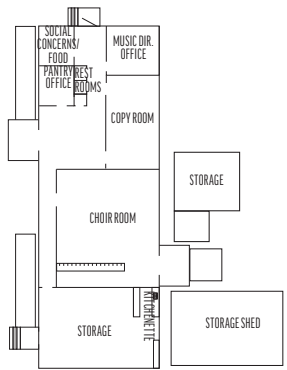

W. TIDEWATER LANE

ST FRANCIS OF ASSISI CATHOLIC CHURCH

CAMPUS MAP

BELL TOWER

GREEN SPACE

Parking

Parking