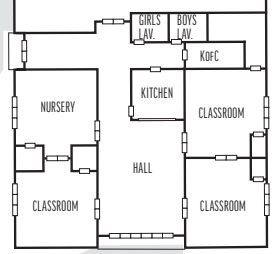

W. TIDEWATER LANE

ST FRANCIS OF ASSISI CATHOLIC CHURCH

CAMPUS MAP

BELL TOWER

GREEN SPACE

Parking

Parking