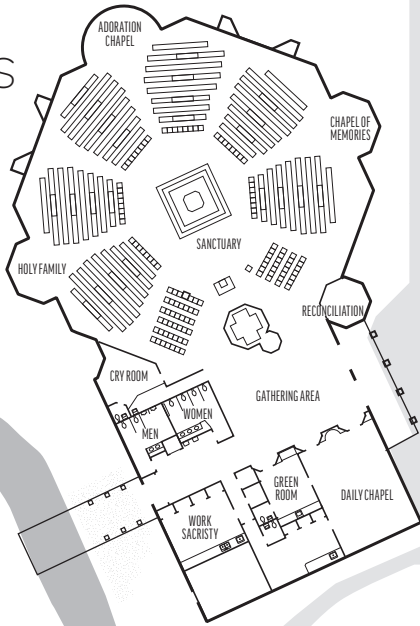

W. TIDEWATER LANE

ST FRANCIS OF ASSISI CATHOLIC CHURCH

CAMPUS MAP

BELL TOWER

GREEN SPACE

Parking

Parking