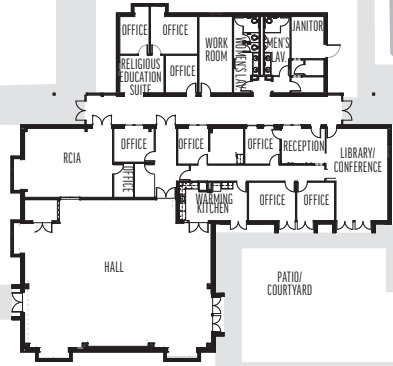

W. TIDEWATER LANE

ST FRANCIS OF ASSISI CATHOLIC CHURCH

CAMPUS MAP

BELL TOWER

GREEN SPACE

Parking

Parking